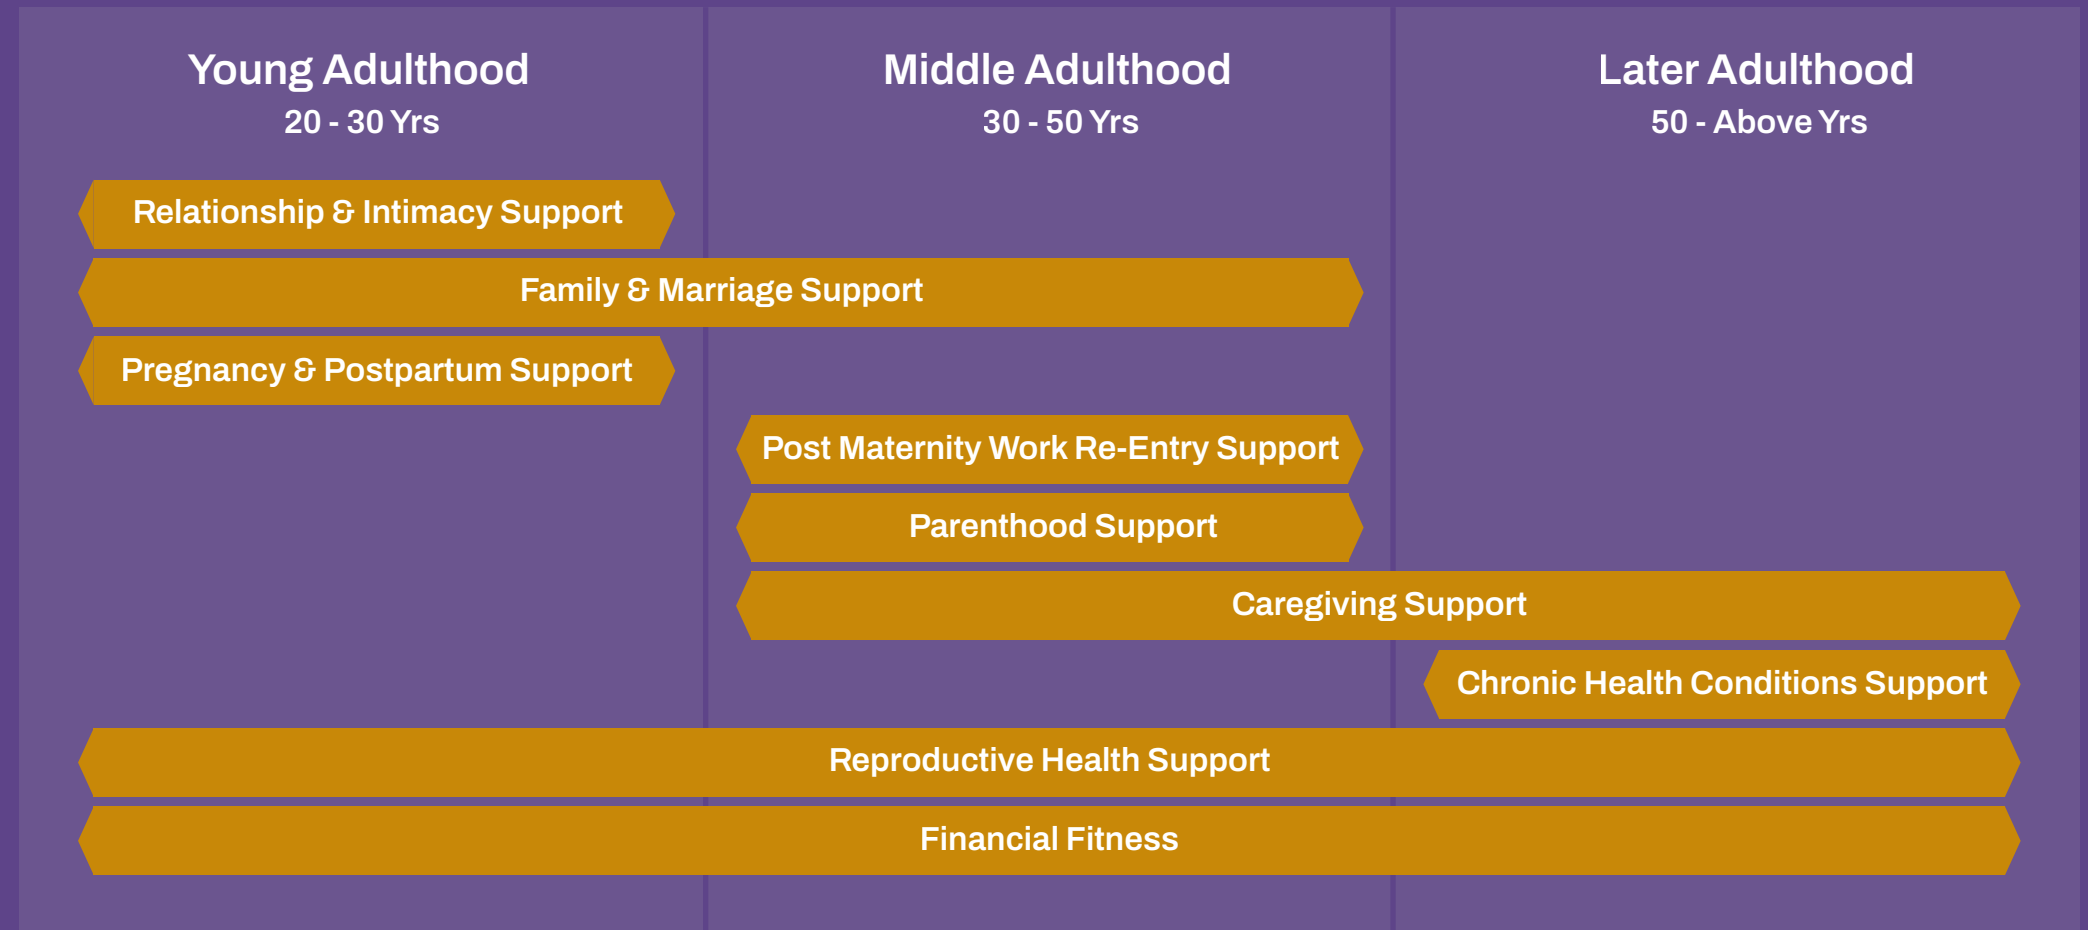

*ewolv.*

A comprehensive methodology  
that fits seamlessly to address individual needs

A scientifically proven biopsychosocial approach for addressing the social factors that impact a woman's overall well-being.

Individual Centric

Life Stage Focused

Career Progression Oriented

Evolv's adaptive support ecosystem caters to women's evolving needs through life stages, providing professional guidance.

Evolv's career-focused approach offers personalised assessments resources for women, from early career to leadership roles.